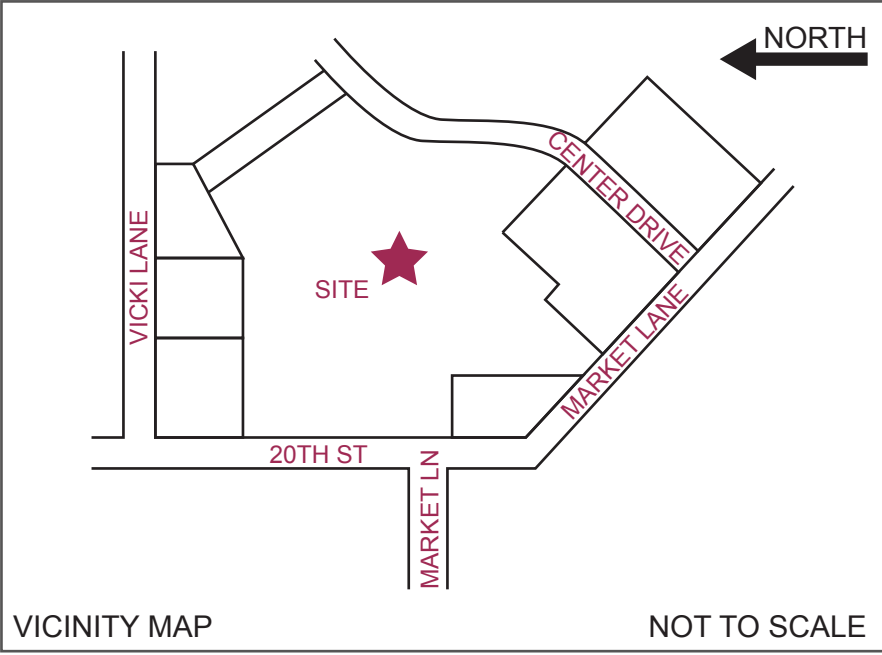

### TENANT INFORMATION

TENANT	SQ. FT.
MID CITY FURNITURE/STEREO	71,764
HOBBY LOBBY	53,501
HARBOR FREIGHT TOOLS	18,876
NORFOLK MEDICAL GROUP	2,000
<b>AVAILABLE</b>	<b>13,374</b>
<b>TOTAL (SQUARE FEET)</b>	<b>159,515</b>
<b>SEPERATELY OWNED</b>	
SONIC DRIVE-IN	